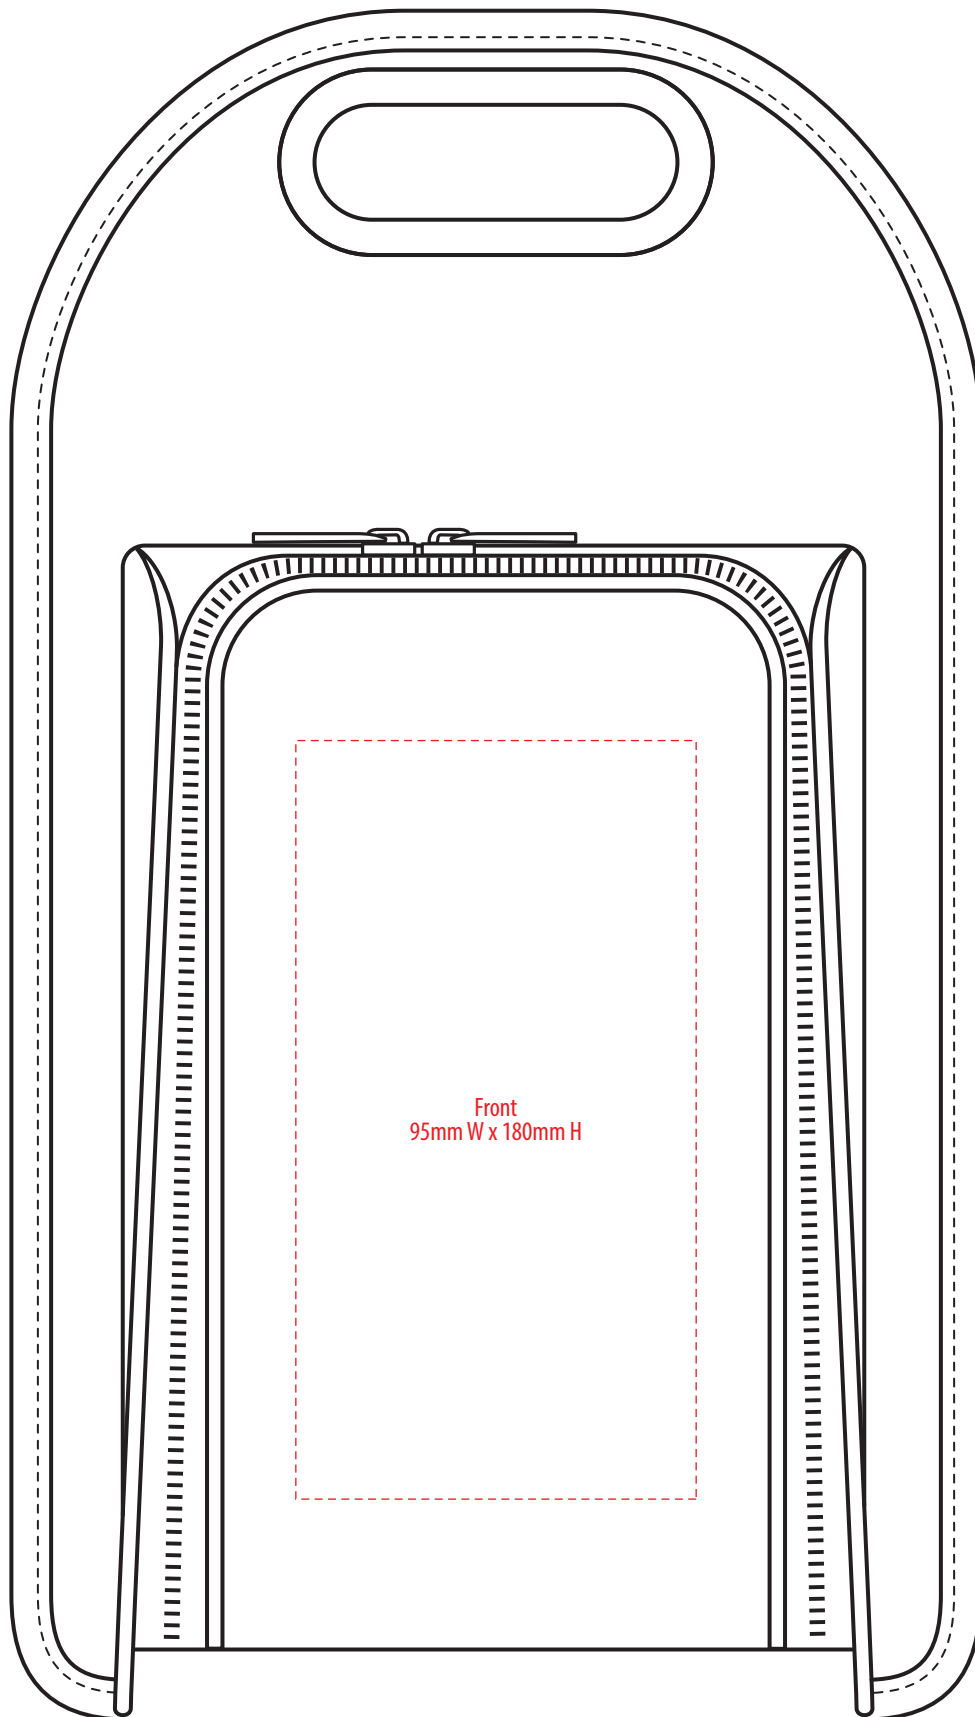

1030

FRONT

COLOUR

1030

FRONT

NOTE:

The maximum decoration area is a guide only and is greatly dependant on the logo shape.

EMBROIDERY /SUPASUB

1030

Front
95mm W x 180mm H

FRONT

NOTE:

The maximum decoration area is a guide only and is greatly dependant on the logo shape.

SUPACOLOUR / SCREENPRINT