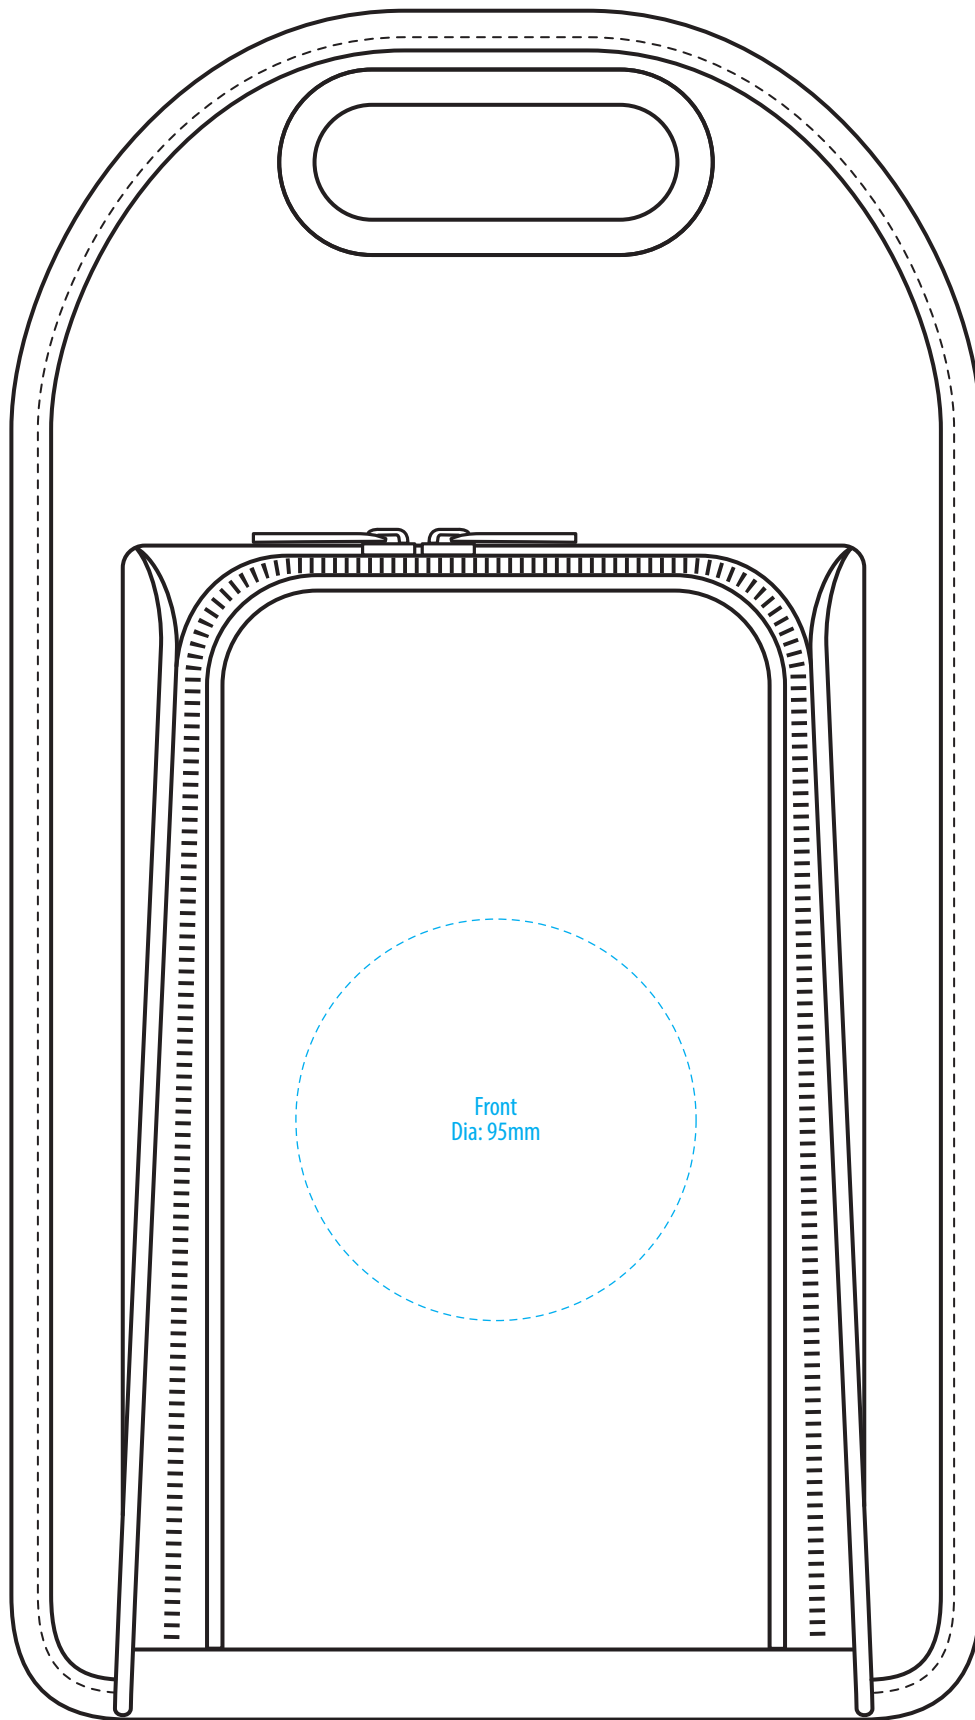

1030

FRONT

COLOUR

1030

FRONT

NOTE:

The maximum decoration area is a guide only and is greatly dependant on the logo shape.

EMBROIDERY /SUPASUB

1030

Front
95mm W x 180mm H

FRONT

NOTE:

The maximum decoration area is a guide only and is greatly dependant on the logo shape.

SUPACOLOUR / SCREENPRINT